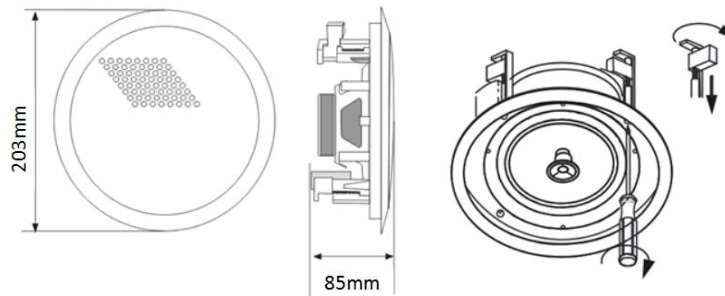

5" Coaxial Ceiling Speaker (1.5W-3W-6W)

FCS-506C

Feature:

- ✓ Commercial ceiling speaker with transformer
- ✓ Ideal for school, office, hotel and airport background music system
- ✓ Rated power output 1.5W-3W-6W at 100V
- ✓ 5" coaxial paper woofer and 1.5" tweeter
- ✓ Line input 100V or 70V
- ✓ ABS enclosure and metal grille in white
- ✓ Flush mount in-ceiling quick and secure installation

Specification:

Model	FCS-506C
Description	5" Coaxial Ceiling Speaker
Rated Power Output	1.5W-3W-6W
Line Input	100V or 70V
Frequency Response	110-18KHz
SPL(@1W/m)	93dB
Speaker Unit	5" coaxial paper woofer and 1.5" tweeter
Cutout Size	168mm
Dimension	203(D)×85(H)mm
Material	ABS enclosure and metal grille in white
Mounting Way	Flush mount in-ceiling quick and secure installation
Weight	0.7kg

Dimension & Mounting:

Frequency Response & SPL Diagrams: