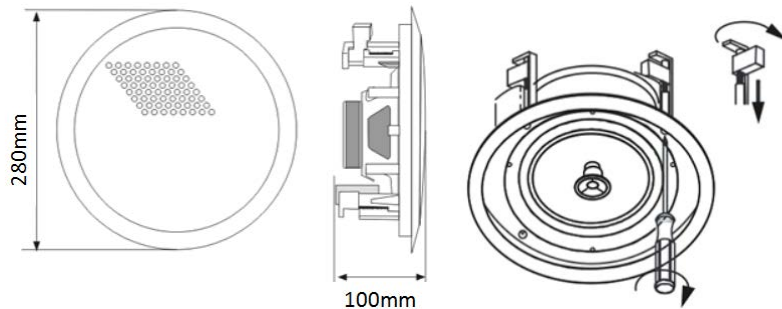

### Specification:

<b>Model</b>	<b>FCS-515C</b>
<b>Description</b>	8" Coaxial Ceiling Speaker
<b>Rated Power Output</b>	5W-10W-15W
<b>Line Input</b>	100V or 70V
<b>Frequency Response</b>	50-18KHz
<b>SPL(@1W/m)</b>	93dB
<b>Speaker Unit</b>	8" coaxial paper woofer and 1.5" tweeter
<b>Cutout Size</b>	248mm
<b>Dimension</b>	280(D)×100(H)mm
<b>Material</b>	ABS enclosure and metal grille in white
<b>Mounting Way</b>	Flush mount in-ceiling quick and secure installation
<b>Weight</b>	1.3kg

### Dimension & Mounting Guidance: