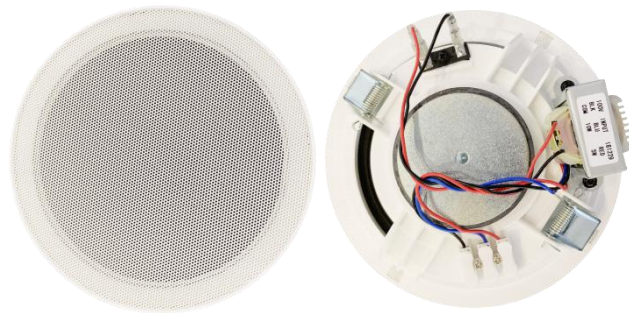

6.5" Frameless Ceiling Speaker (3W-6W)

FCS-706N

Feature:

- ✓ Commercial ceiling speaker with transformer.
- ✓ 6.5" ceiling speaker for BGM and PA system use.
- ✓ Compact size consistent with spot lighting and architectural design.
- ✓ Ideal for school, office, hotel and airport background music system.
- ✓ Rated power output 3W-6W at 100V.
- ✓ 6.5" full range paper driver unit.
- ✓ Line input 100V or 70V.
- ✓ ABS enclosure and metal grille in white.
- ✓ In-ceiling quick installation by spring clip.

Specification:

Model	FCS-706N
Description	6.5" Ceiling Speaker
Rated Power Output	3W-6W
Line Input	100V or 70V
Frequency Response	90HZ-18KHz
SPL(@1W/m)	96dB ±3db
Speaker Unit	6.5" full range paper cone
Cutout Size	171mm
Dimension	188D)×80(H)mm
Material	ABS enclosure and metal grille in white
Mounting Way	In-ceiling spring clip quick installation
Weight	0.8kg